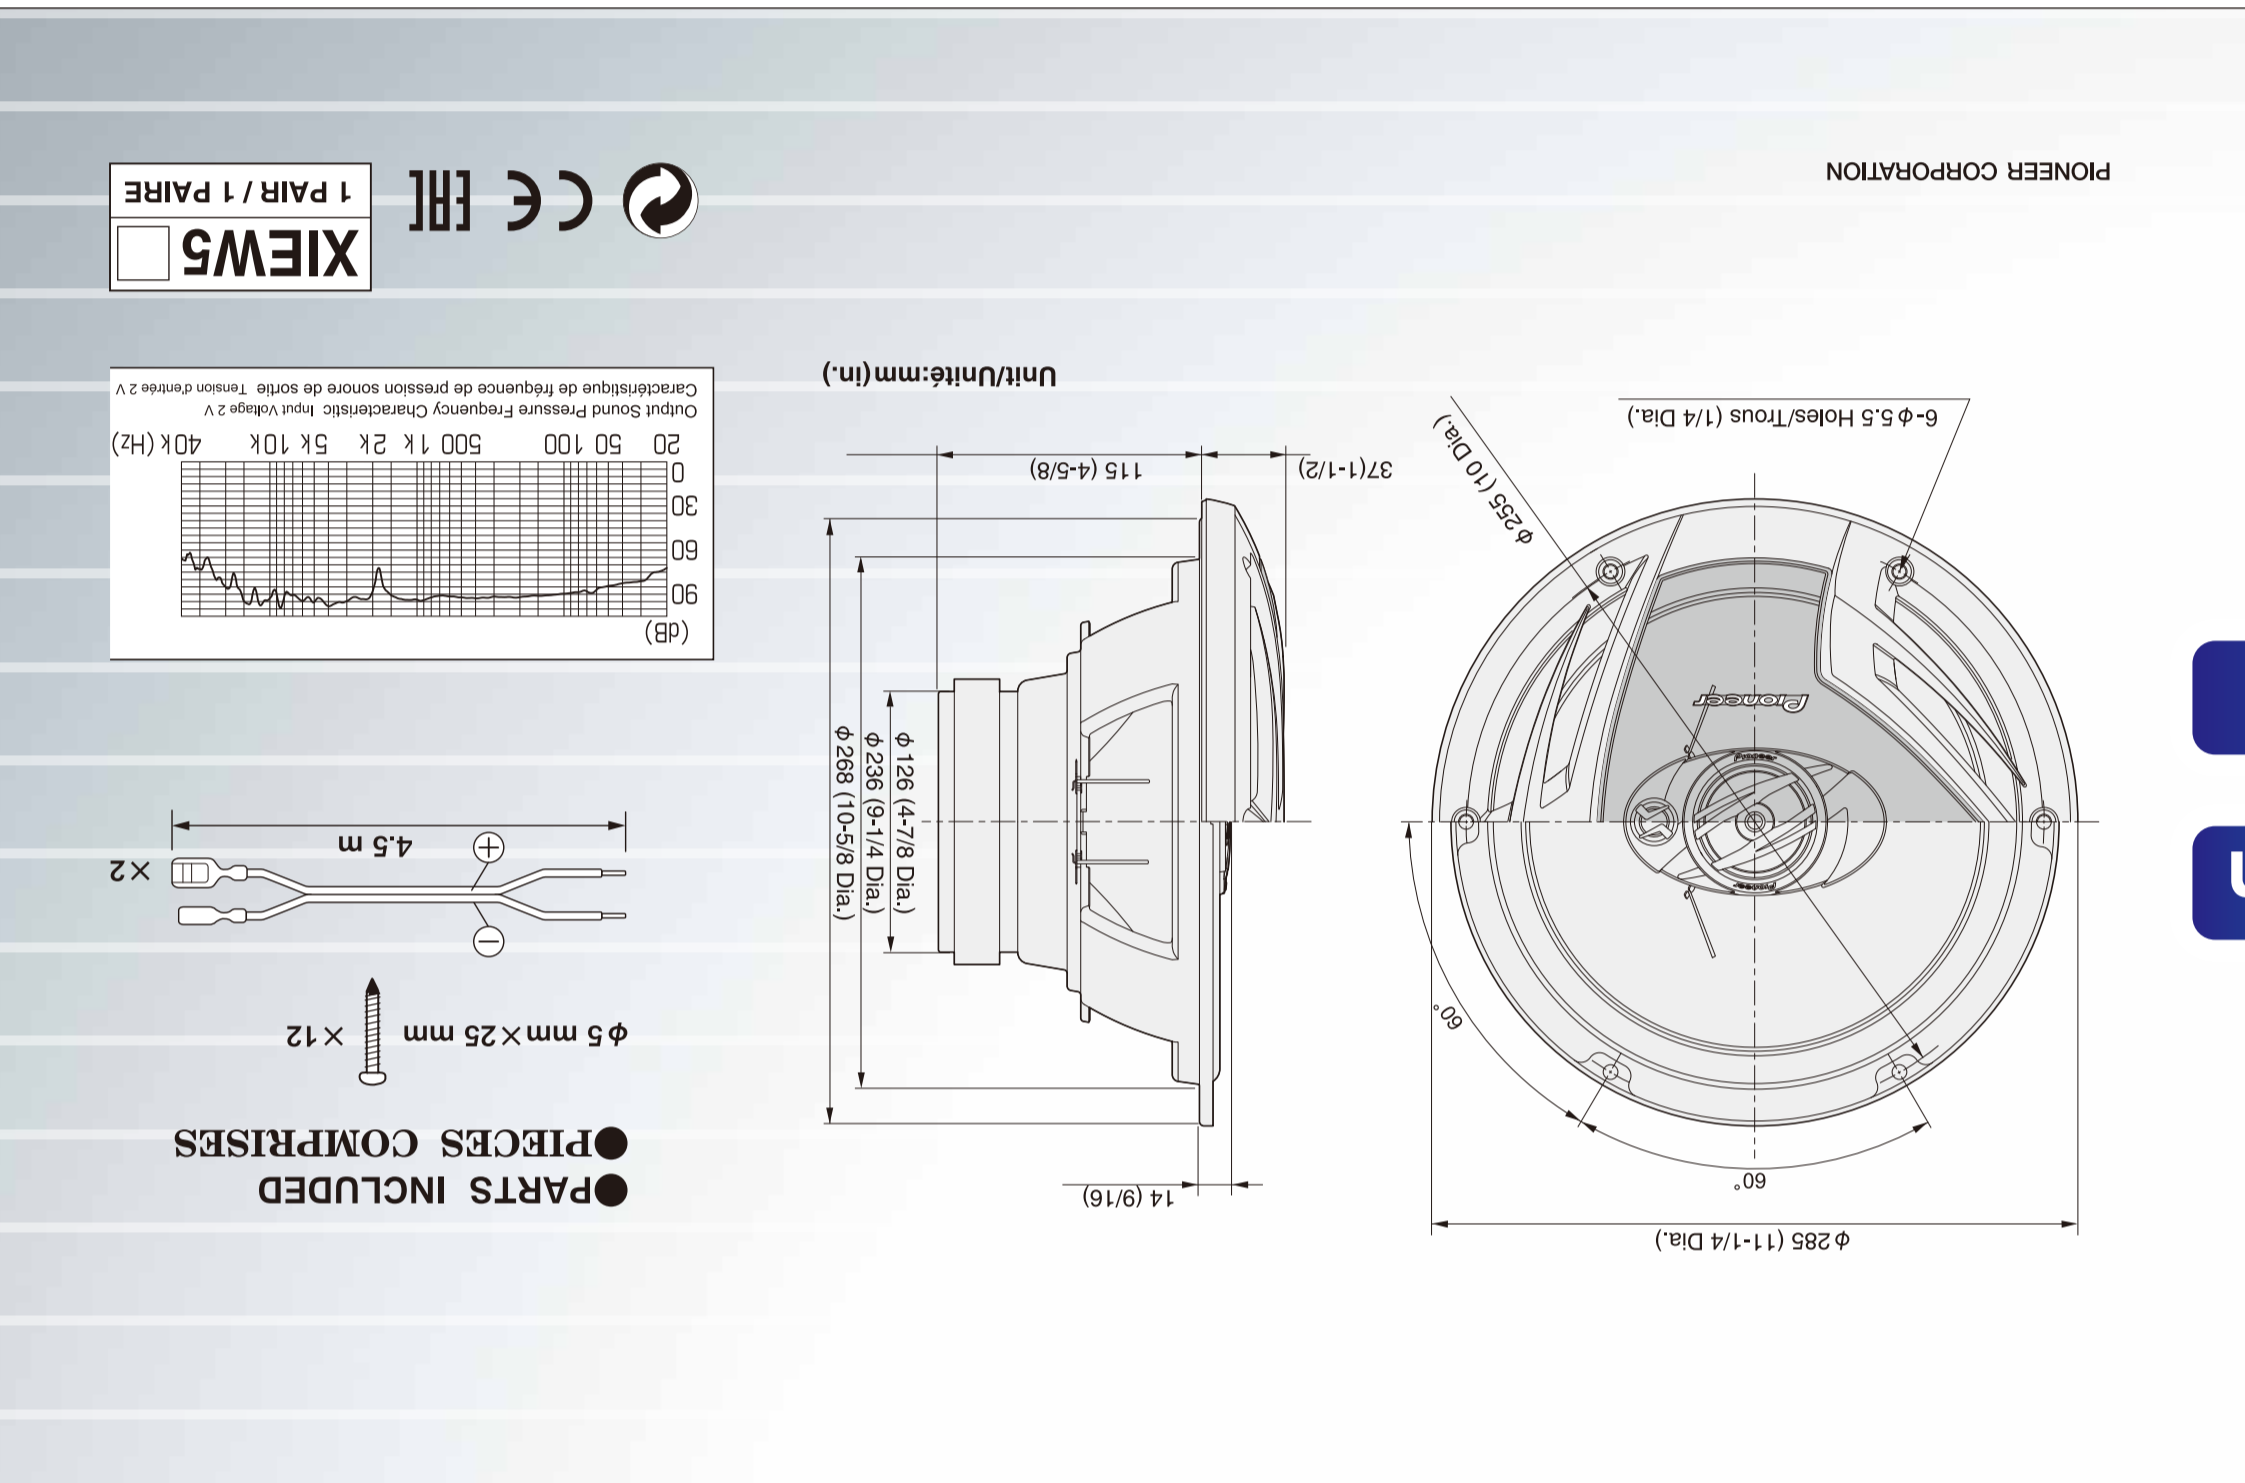

Pioneer

TS-A2503!
 3-Way Speaker

420W_{MAX}
25 cm

- MAX. MUSIC POWER 420 W
- NOMINAL POWER 80 W
- WOOFER Ø250 mm
- MIDRANGE Ø57 mm
- TWEETER Ø18 mm DOME
- IMPEDANCE 4 OHMS
- SENSITIVITY 92 dB (±1.5 dB)
- FREQUENCY RESPONSE 20 Hz TO 31 KHz (-20 dB)
- GROSS WEIGHT 7.37 kg 16 lb 4 oz