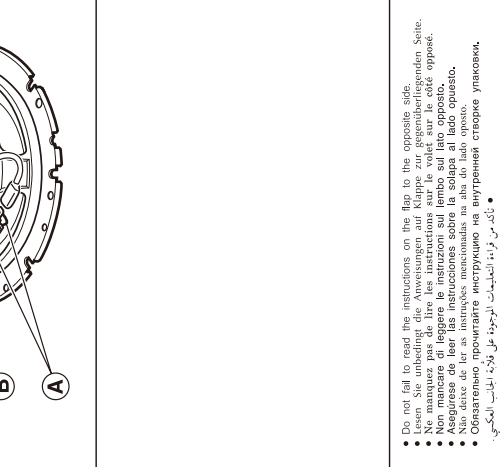

TS-G1720F/XIEL5 THF5789-C/VI

Be sure to read this instruction manual before installing this speaker.
Vor dem Einbau des Lautsprechers, versehen Sie nicht diese Vorschriften zu lesen.
Prima di installare l'altoparlante leggere attentamente le istruzioni.
Antes de instalar el altavoz es importante que lea estas instrucciones.
Obavatenno pountatate eto apovodetvo neped nokluchonem
دینامیکا، قبل از نصب ایر، این دستورالعمل را با دقت بخوانید.
Předem čtením návodu k instalaci je důležité.

● **CHARACTERISTIC** ● **CARACTERISTIQUE** ● **CARATTERISTICHE** ● **CHARACTERÍSTICAS** ● **ХАРАКТЕРИСТИКА**

● **UNIT** ● **PIEZO** ● **DIMENSÃO** ● **DIMENSIONE** ● **DIMENSIONI** ● **DIMENSIONS** ● **DIMENSIONES** ● **DIMENSIONS** ● **DIMENSIONES**

● **HOW TO INSTALL** ● **MODE D'INSTALLATION** ● **MODO DI INSTALLAZIONE** ● **MODUS INSTALAZI** ● **КАК ПОДКЛЮЧИТЬ** ● **MODO DI INSTALLAZIONE** ● **HOW TO INSTALL**

● **SPECIFICATIONS** ● **ESPECIFICACIONES** ● **TEKHNICHE SPECIFICATIONS** ● **ESPECIFICACIONES** ● **TEKHNICHE SPECIFICATIONS**

● **SPARTS INCLUDE-** ● **PIECES INCLUIDAS** ● **PIEZAS INCLUIDAS** ● **PIECES INCLUIDAS** ● **PIECES INCLUIDAS** ● **PIECES INCLUIDAS**

● **CAUTION** ● **PRECAUTION** ● **ATTENTION** ● **PRECAUTION** ● **ATTENTION** ● **PRECAUTION**

● **MAINTENANCE** ● **MANTENANCE** ● **MANUTENZIONE** ● **MANTENIMIENTO** ● **MANUTENZIONE** ● **MANTENIMIENTO**

● **WARRANTY** ● **WARRANTY** ● **WARRANTY** ● **WARRANTY** ● **WARRANTY** ● **WARRANTY**

● **ENVIRONMENTAL INFORMATION** ● **ENVIRONMENTAL INFORMATION** ● **ENVIRONMENTAL INFORMATION** ● **ENVIRONMENTAL INFORMATION** ● **ENVIRONMENTAL INFORMATION** ● **ENVIRONMENTAL INFORMATION**

● **CONTACT INFORMATION** ● **CONTACT INFORMATION** ● **CONTACT INFORMATION** ● **CONTACT INFORMATION** ● **CONTACT INFORMATION** ● **CONTACT INFORMATION**

● **INDEX** ● **INDEX** ● **INDEX** ● **INDEX** ● **INDEX** ● **INDEX**

TS-G1720F