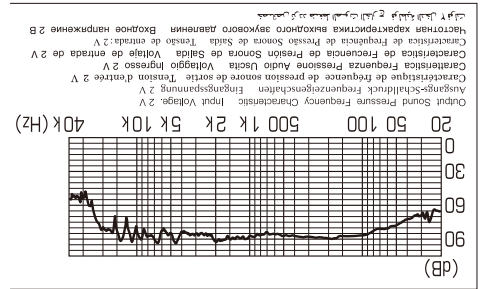

<p>● SPECIFICATIONS</p> <p>Max. Music Power 230 W Nominal Power 35 W Speaker Size Ø130 mm Impedance 4 Ω Sensitivity 89 dB (±1.5 dB) Frequency Response 25 Hz to 22 kHz (-20 dB) Gross Weight 0.93 kg</p>	<p>● SPECIFICATIONS</p> <p>Max. Music Power 230 W Nominal Power 35 W Speaker Size Ø130 mm Impedance 4 Ω Sensitivity 89 dB (±1.5 dB) Frequency Response 25 Hz to 22 kHz (-20 dB) Gross Weight 0.93 kg</p>	<p>● SPECIFICATIONS</p> <p>Max. Music Power 230 W Nominal Power 35 W Speaker Size Ø130 mm Impedance 4 Ω Sensitivity 89 dB (±1.5 dB) Frequency Response 25 Hz to 22 kHz (-20 dB) Gross Weight 0.93 kg</p>	<p>● SPECIFICATIONS</p> <p>Max. Music Power 230 W Nominal Power 35 W Speaker Size Ø130 mm Impedance 4 Ω Sensitivity 89 dB (±1.5 dB) Frequency Response 25 Hz to 22 kHz (-20 dB) Gross Weight 0.93 kg</p>
---	---	---	---