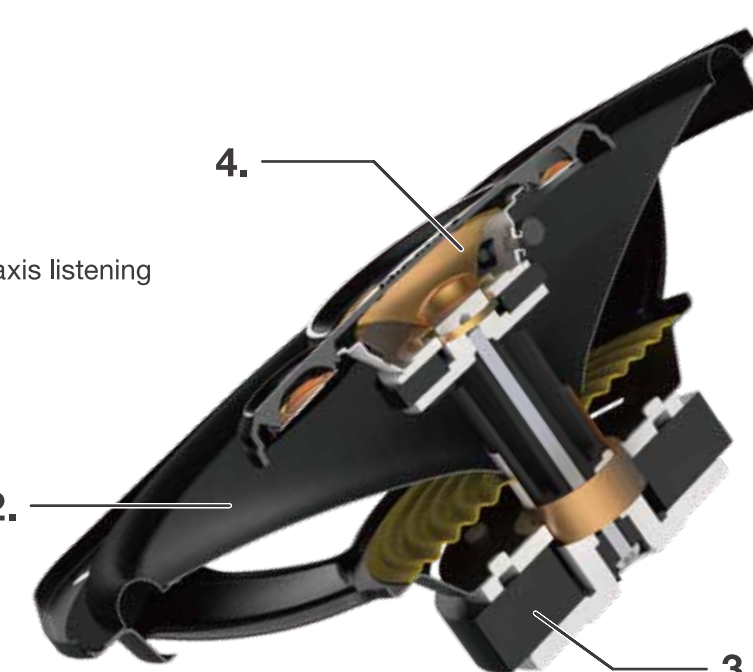

- PARTS INCLUDED
- PIÈCES COMPRIS
- PEZAS INCLUIDAS
- PCZAS INCLUIDAS
- KOMPLIMENTA

ATTENTION
Before installing the speaker, please refer to the manual for important safety information.
Trước khi lắp đặt loa, vui lòng đọc kỹ hướng dẫn cài đặt để biết các thông tin an toàn quan trọng.

CAUTION
Before installing the speaker, please refer to the manual for important safety information.

ATTENTION
Before installing the speaker, please refer to the manual for important safety information.

PRECAUTION
Before installing the speaker, please refer to the manual for important safety information.

CAUTION
Before installing the speaker, please refer to the manual for important safety information.

ATTENTION
Before installing the speaker, please refer to the manual for important safety information.

PRECAUTION
Before installing the speaker, please refer to the manual for important safety information.

- PARTS INCLUDED
- PIÈCES COMPRIS
- PEZAS INCLUIDAS
- PCZAS INCLUIDAS
- KOMPLIMENTA

ATTENTION
Before installing the speaker, please refer to the manual for important safety information.
Trước khi lắp đặt loa, vui lòng đọc kỹ hướng dẫn cài đặt để biết các thông tin an toàn quan trọng.

CAUTION
Before installing the speaker, please refer to the manual for important safety information.

ATTENTION
Before installing the speaker, please refer to the manual for important safety information.

PRECAUTION
Before installing the speaker, please refer to the manual for important safety information.

CAUTION
Before installing the speaker, please refer to the manual for important safety information.

ATTENTION
Before installing the speaker, please refer to the manual for important safety information.