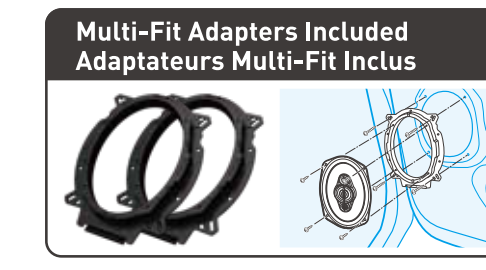

- PARTS INCLUDED
- PIÈCES COMPRIS
- PEZAS INCLUIDAS
- PCZAS INCLUIDAS
- KOMPLIMENTA

ATTENTION
Before installing the speaker, please refer to the manual for important safety information.
Trước khi lắp đặt loa, vui lòng đọc kỹ hướng dẫn cài đặt để biết các thông tin an toàn quan trọng.

CAUTION
Before installing the speaker, please refer to the manual for important safety information.

ATTENTION
Before installing the speaker, please refer to the manual for important safety information.

PRECAUTION
Before installing the speaker, please refer to the manual for important safety information.

CAUTION
Before installing the speaker, please refer to the manual for important safety information.

ATTENTION
Before installing the speaker, please refer to the manual for important safety information.

PRECAUTION
Before installing the speaker, please refer to the manual for important safety information.

- PARTS INCLUDED
- PIÈCES COMPRIS
- PEZAS INCLUIDAS
- PCZAS INCLUIDAS
- KOMPLIMENTA

ATTENTION
Before installing the speaker, please refer to the manual for important safety information.
Trước khi lắp đặt loa, vui lòng đọc kỹ hướng dẫn cài đặt để biết các thông tin an toàn quan trọng.

CAUTION
Before installing the speaker, please refer to the manual for important safety information.

ATTENTION
Before installing the speaker, please refer to the manual for important safety information.

PRECAUTION
Before installing the speaker, please refer to the manual for important safety information.

CAUTION
Before installing the speaker, please refer to the manual for important safety information.

ATTENTION
Before installing the speaker, please refer to the manual for important safety information.