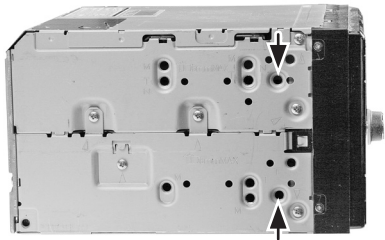

Compatible with these Pioneer double DIN devices

Pioneer Navigation

Double DIN Set contents

- (1) Metal Frame
- (2) Installation Kit
- (3) Mounting Frame
- (4) Facia Plate

1. Unclip the frame surrounding the OEM-Radio and remove it

3. Push the head unit with the mounted metal brackets into the metal frame, until it snaps in

Place the mounting frame on the dashboard and fix it with the 4 original screws

Connect all required circuit points and push the double DIN head unit into the mounting frame until it snaps in

Place the facia plate

Place the frame surrounding the radio to finish installation

2. Remove the four screws
Remove the OEM-Radio

(sample photo)

Mount the metal brackets to the double DIN head unit.

(sample photo)