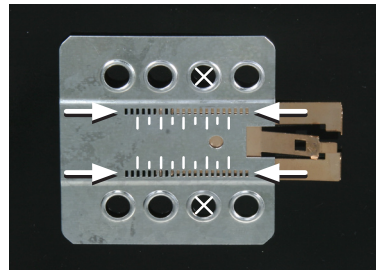

3. Push the head unit with the mounted metal brackets into the metal frame, until it snaps in

Place the mounting frame on the dashboard and fix it with the 4 original screws

Connect all required circuit points and push the double DIN head unit into the mounting frame until it snaps in

Place the facia plate

Place the frame surrounding the radio to finish installation

2. Remove the four screws
Remove the OEM-Radio

(sample photo)

Mount the metal brackets to the double DIN head unit.

(sample photo)