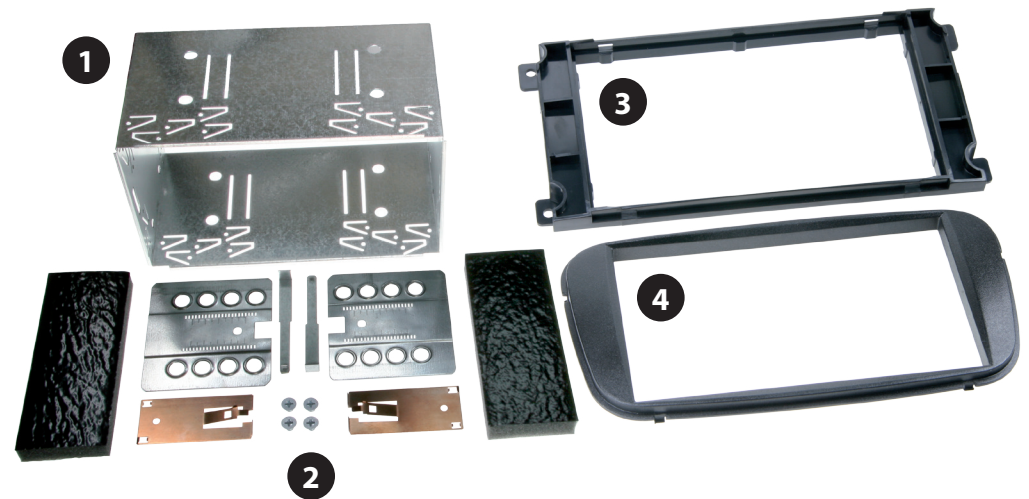

Ford C-MAX 2007->
Ford Focus 2007->

Ford Galaxy 2007->
Ford Mondeo 2007->
Ford S-MAX 2007->

with Ford OEM-Radio:
6000 CD / Audio SONY 6CD / Travel Pilot X

Colour	Part-No.: Standard	Part-No.: Rubber-Touch
black	381114-19-B	391114-19-B
silver	381114-19-S	391114-19-S

Compatible with these Pioneer double DIN devices

Pioneer Navigation

Double DIN Set contents

- (1) Metal Frame
- (2) Installation Kit
- (3) Mounting Frame
- (4) Facia Plate

1. Unclip the frame surrounding the OEM-Radio and remove it

3. Push the head unit with the mounted metal brackets into the metal frame, until it snaps in

Place the mounting frame on the dashboard and fix it with the 4 original screws

Connect all required circuit points and push the double DIN head unit into the mounting frame until it snaps in

Place the facia plate

Place the frame surrounding the radio to finish installation

2. Remove the four screws
Remove the OEM-Radio

(sample photo)

Mount the metal brackets to the double DIN head unit.

(sample photo)