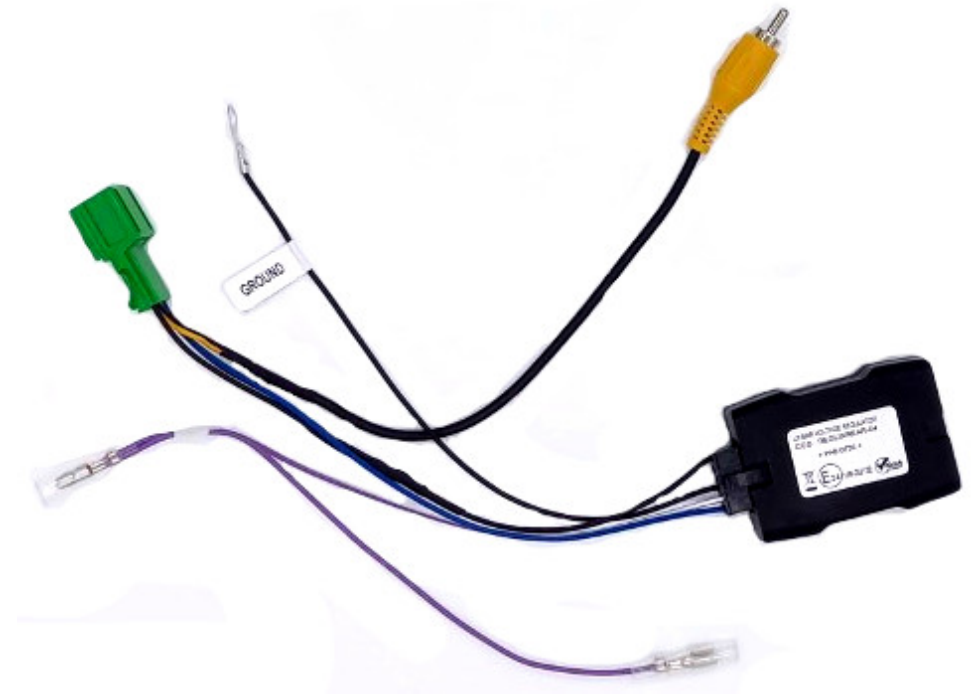

OEM Rear View Camera Retention kit for:

ISUZU

Model: D-Max

Year: 2020>

Kit content: OEM Rear View Camera Retention Kit

Customer code: CA-BC-ISU.002

INSTALLATION MANUAL

All installation work must be performed by a qualified professional installer only.
The manufacturer / dealer is not liable for any kind of incidental or indirect damages.
03/2021 ALL RIGHTS RESERVED. Technical changes possible. No liability for misprints. R0

Connect cables to the side as follow:

- 1- to RADIO SIDE CONNECTOR
- 2- to REVERSE INPUT SIGNAL
- 3- to GND (CHASSIS)
- 4- REAR CAMERA SIGNAL to RADIO CAMERA IN
- 5- to REVERSE INPUT SIGNAL