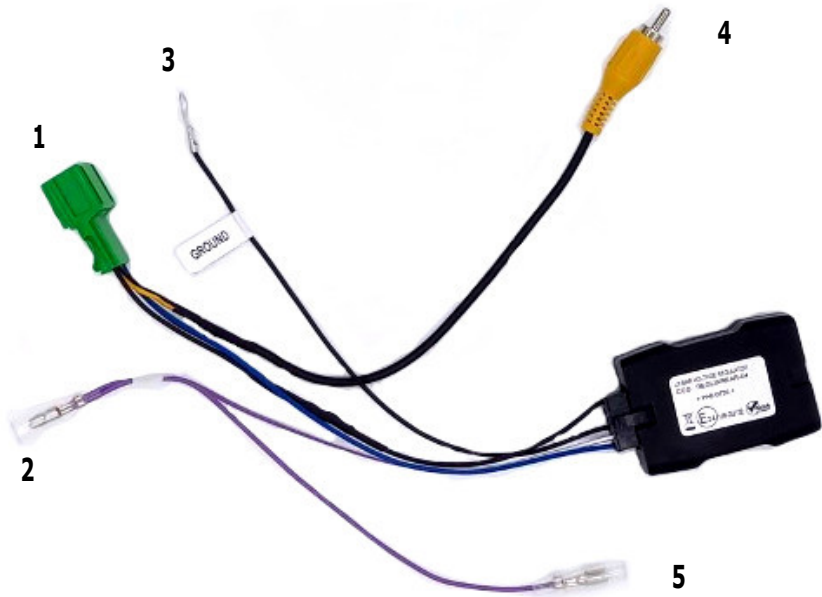

OEM Rear View Camera Retention kit for:

ISUZU

Model: D-Max

Year: 2020>

Kit content: OEM Rear View Camera Retention Kit

Customer code: CA-BC-ISU.002

INSTALLATION MANUAL

All installation work must be performed by a qualified professional installer only.
The manufacturer / dealer is not liable for any kind of incidental or indirect damages.
03/2021 ALL RIGHTS RESERVED. Technical changes possible. No liability for misprints. R0

Connect cables to the side as follow:

- 1- to RADIO SIDE CONNECTOR
- 2- to REVERSE INPUT SIGNAL
- 3- to GND (CHASSIS)
- 4- REAR CAMERA SIGNAL to RADIO CAMERA IN
- 5- to REVERSE INPUT SIGNAL