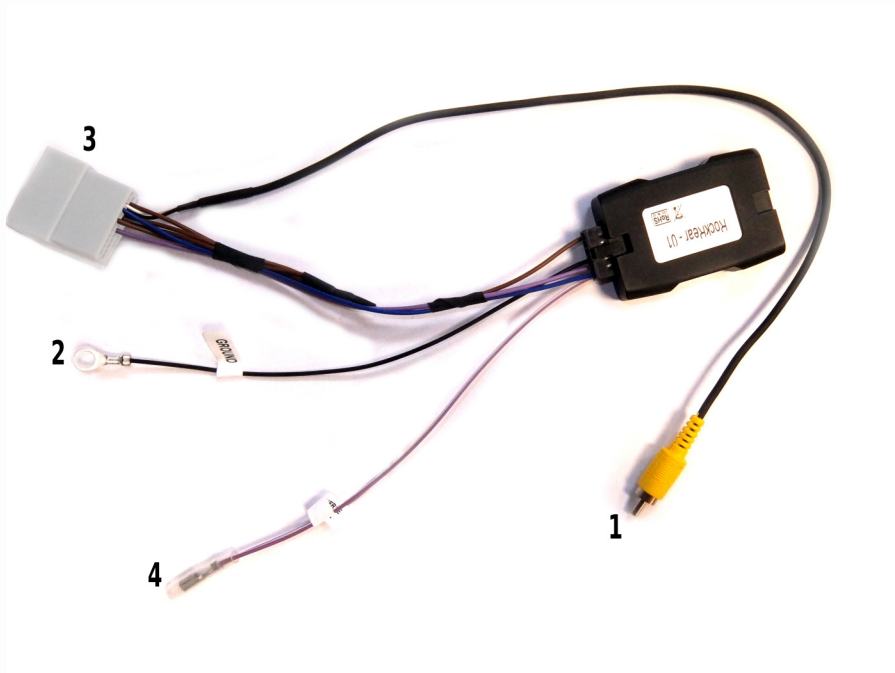

Steering wheel control interface installation kit for:

NISSAN

Model: Qashqai

Year: 2015>

Kit content: OEM Rear View Camera Retention Kit

Customer code: CA-BC-NI.001

INSTALLATION MANUAL

All installation work must be performed by a qualified professional installer only.
The manufacturer / dealer is not liable for any kind of incidental or indirect damages.
10/2016 ALL RIGHTS RESERVED. Technical changes possible. No liability for misprints. R0

Connect cables to the side as follow:

- 1- to CAMERA CONNECTOR
- 2- to GND (CHASSIS)
- 3- to CAR CONNECTOR
- 4- REVERSE INPUT SIGNAL: to REVERSE GEAR SIGNAL