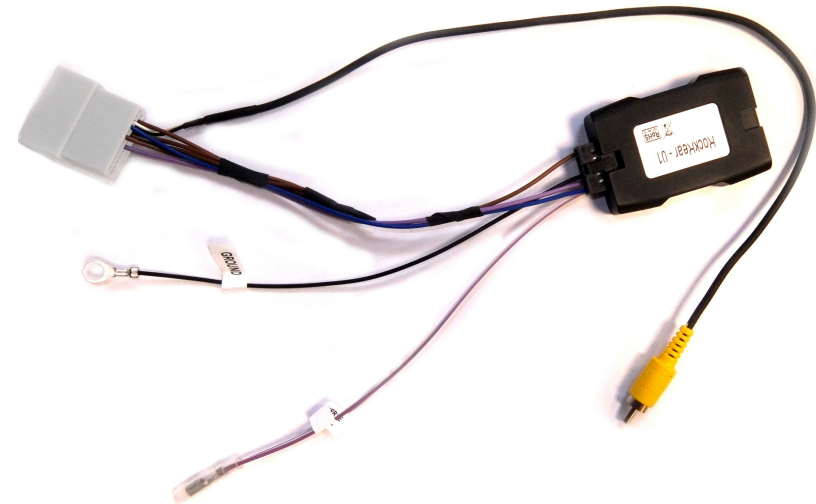

Steering wheel control interface installation kit for:

NISSAN

Model: Qashqai

Year: 2015>

Kit content: OEM Rear View Camera Retention Kit

Customer code: CA-BC-NI.001

INSTALLATION MANUAL

All installation work must be performed by a qualified professional installer only.
The manufacturer / dealer is not liable for any kind of incidental or indirect damages.
10/2016 ALL RIGHTS RESERVED. Technical changes possible. No liability for misprints. R0

Connect cables to the side as follow:

- 1- to CAMERA CONNECTOR
- 2- to GND (CHASSIS)
- 3- to CAR CONNECTOR
- 4- REVERSE INPUT SIGNAL: to REVERSE GEAR SIGNAL