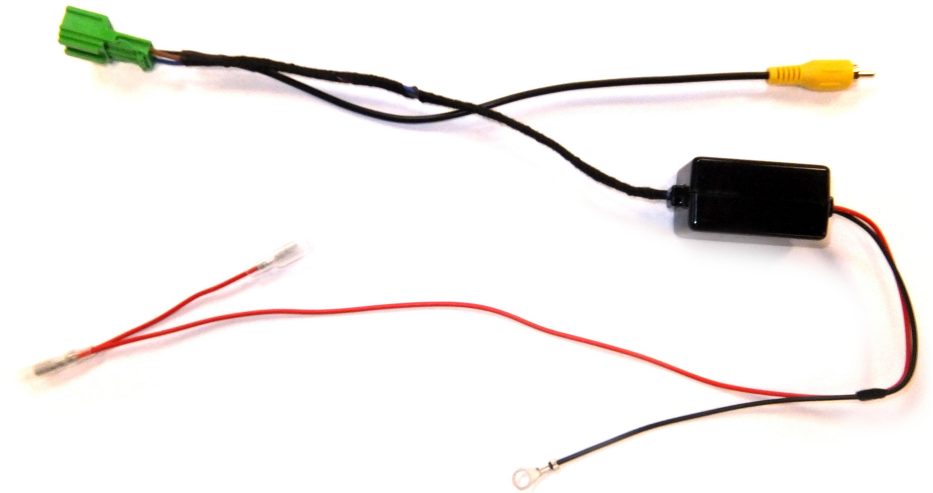

Steering wheel control interface installation kit for:

SUZUKI

Model: For Suzuki vehicles with OEM Reverse Camera;

Kit content: OEM Rear View Camera Retention Kit

Customer code: CA-BC-SUZ.004

INSTALLATION MANUAL

Connect cables to the side as follow:

1- to CAMERA CONNECTOR (RADIO SIDE)

2- to GND (CHASSIS)

3- to CAR CONNECTOR

4- REVERSE INPUT SIGNAL: connect from RADIO to CAR