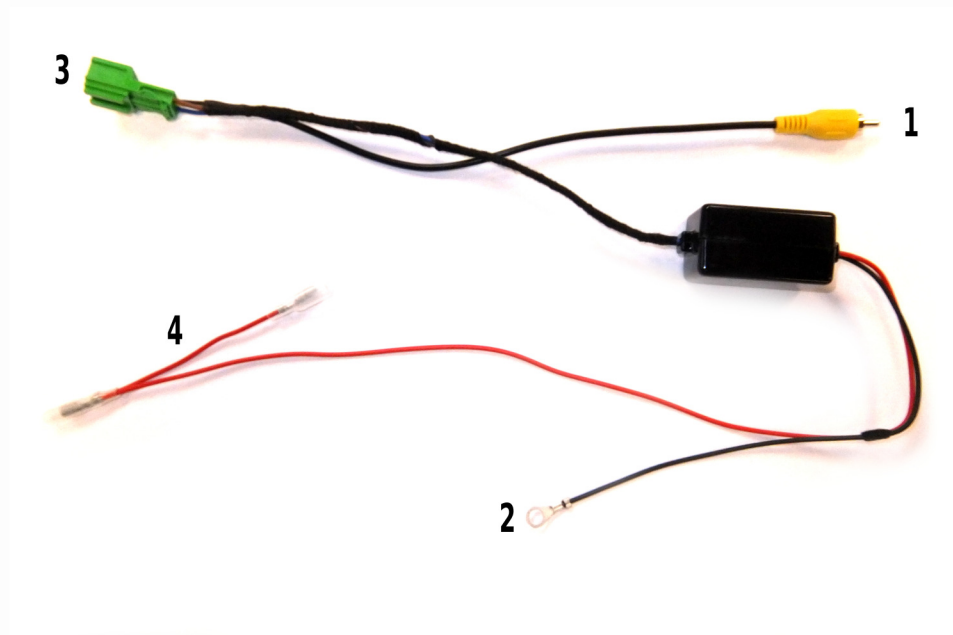

Steering wheel control interface installation kit for:

SUZUKI

Model: For Suzuki vehicles with OEM Reverse Camera;

Kit content: OEM Rear View Camera Retention Kit

Customer code: CA-BC-SUZ.004

INSTALLATION MANUAL

Connect cables to the side as follow:

1- to CAMERA CONNECTOR (RADIO SIDE)

2- to GND (CHASSIS)

3- to CAR CONNECTOR

4- REVERSE INPUT SIGNAL: connect from RADIO to CAR