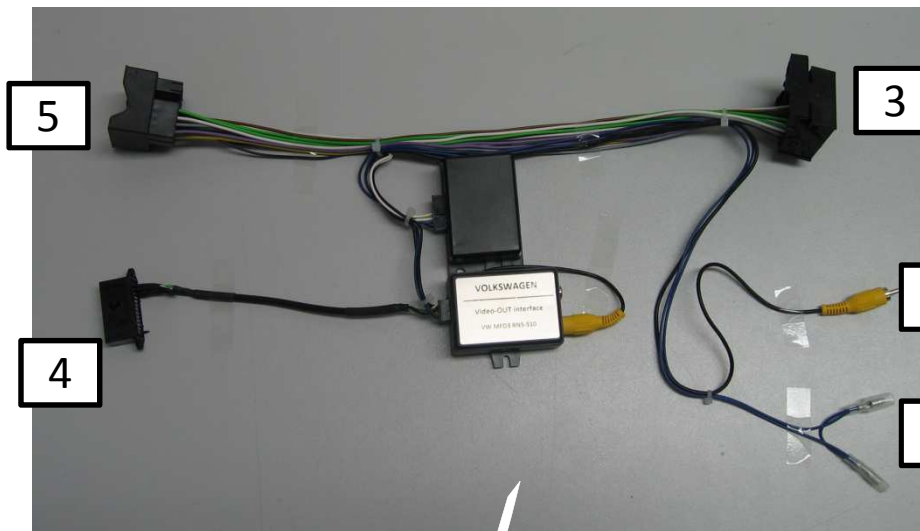

VAG

various vehicles with
„high camera“

1. Connect yellow RCA-cable to rear view camera input
2. Connect blue wire to remote output from radio
3. Connect Quadlock male connector to CAN-Bus interface
4. Connect 26pole connector to vehicle
5. Connect Quadlock female connector to vehicle