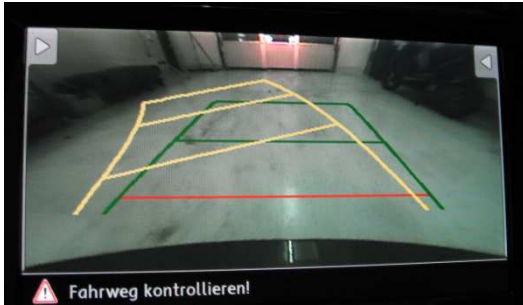

CA-BC-VAG.001

Interface for original rear view camera "high" Interface für original Rückfahrkamera „high Variante“

„high“

- lanes move according to steering wheel angle