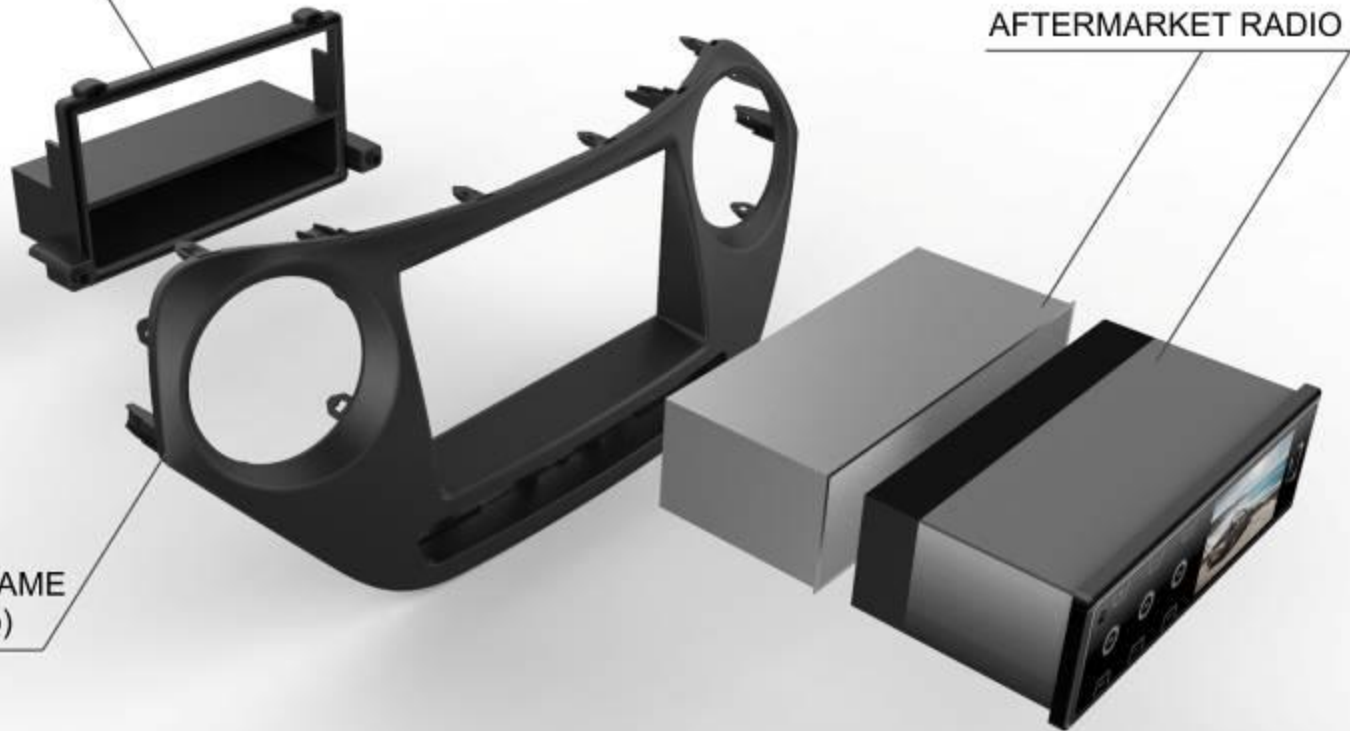

# CA-HM-HYU.015

SINGLE DIN FRAME

AFTERMARKET RADIO

HYUNDAI I10 ORIGINAL FRAME  
(for cars without OE radio)