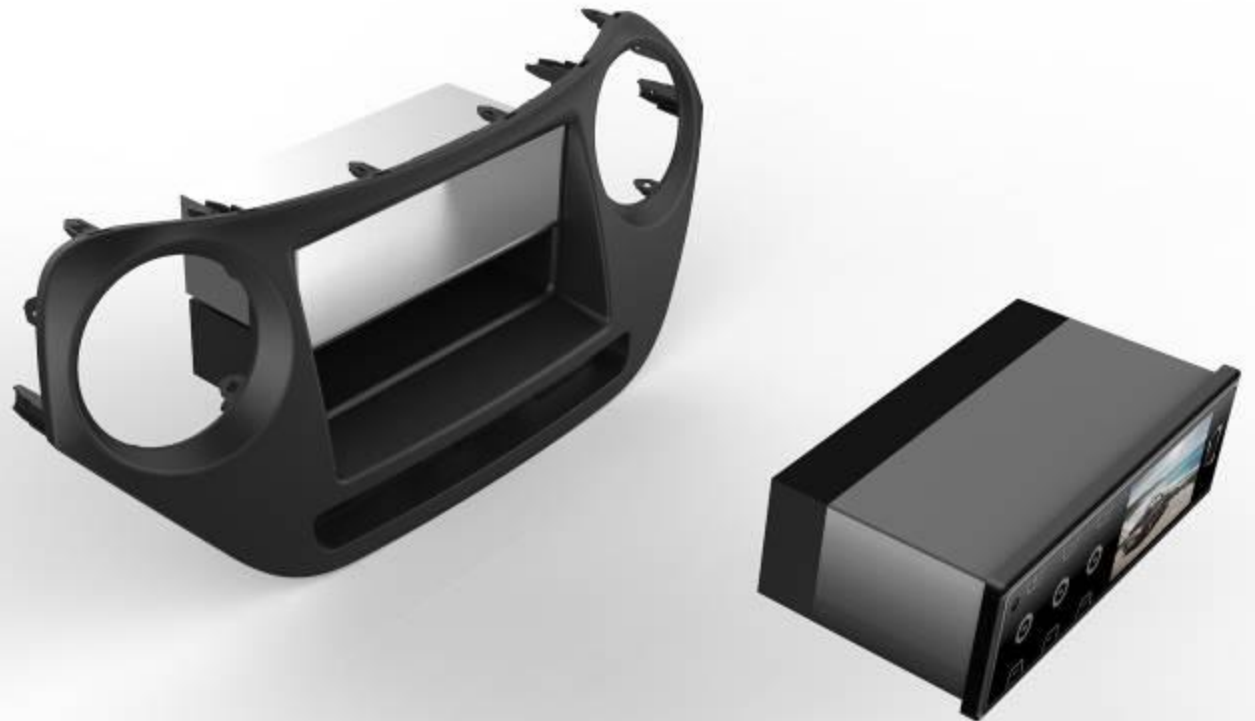

CA-HM-HYU.015