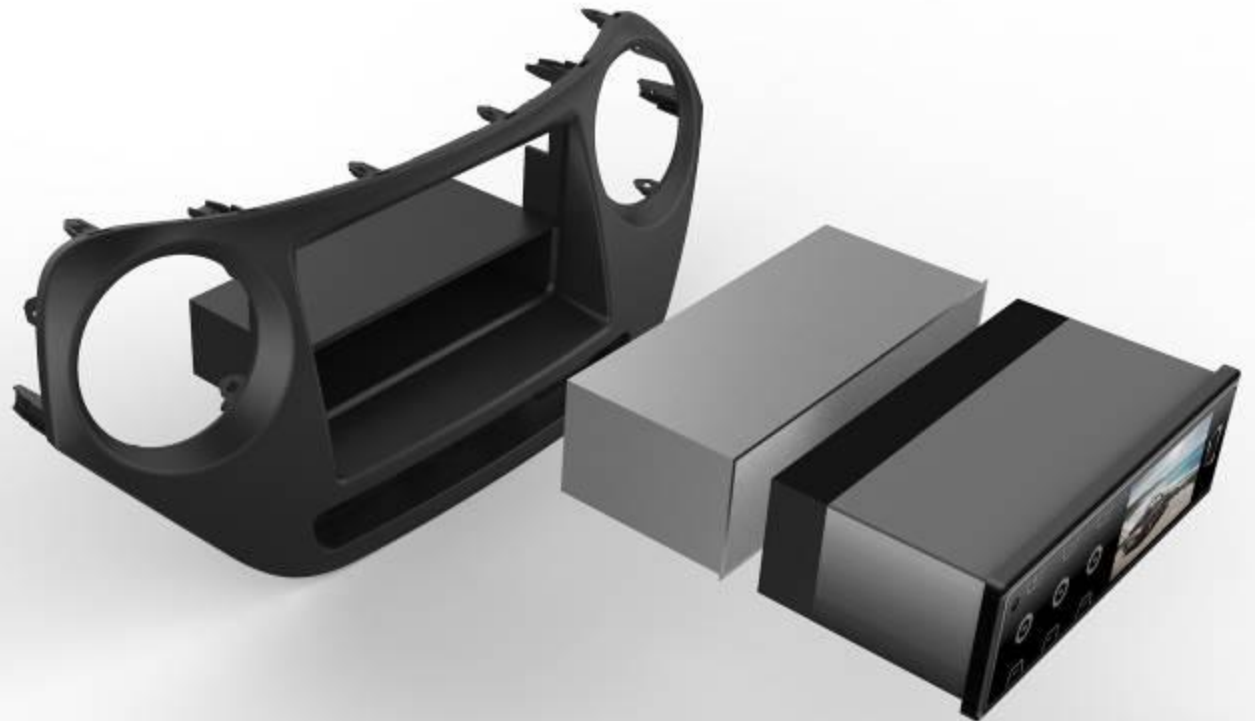

CA-HM-HYU.015