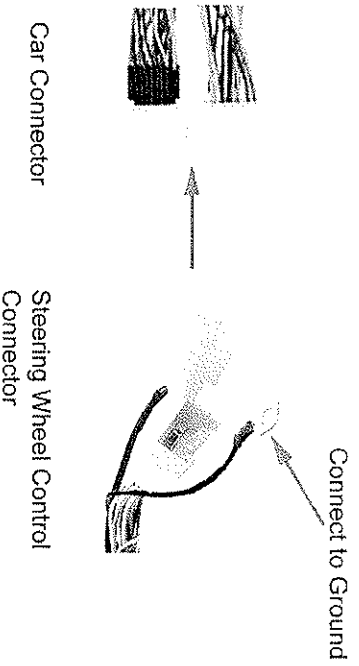

Installation Guide

Steering wheel control Interface

Mitsubishi ASX 2010> Amplified Vehicles

CA-HR-MIT.002

1 Remove original head unit

2

Pioneer head unit

3

Connect to Pioneer RCA Pre-Outs

4

5

Complete installation of the Pioneer head unit using the fascia plate included.

Pioneer