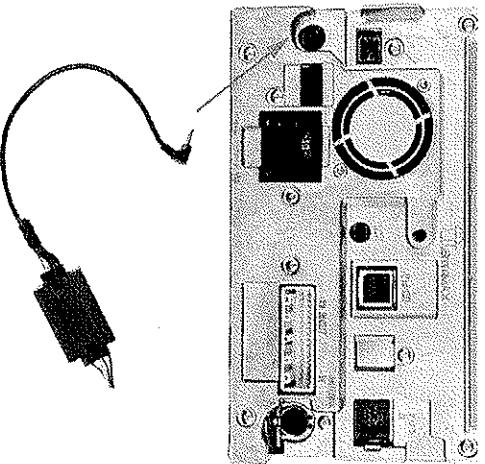

Installation Guide

Steering wheel control Interface

Mitsubishi ASX 2010> Amplified Vehicles

CA-HR-MIT.002

1 Remove original head unit

2

Pioneer head unit

3

Connect to Pioneer RCA Pre-Outs

4

5

Complete installation of the Pioneer head unit using the fascia plate included.

Pioneer