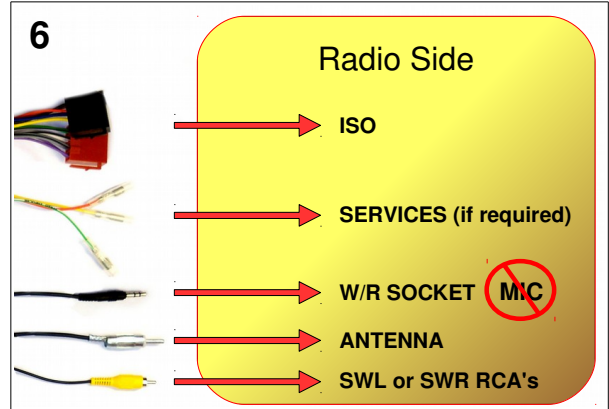

Honda CR-V 2013 -- SWC Interface

Installation must be performed by a qualified professional installer only. The manufacturer is not liable for any kind of incidental or indirect damages. 07/2014 - All rights reserved. No liability for misprints