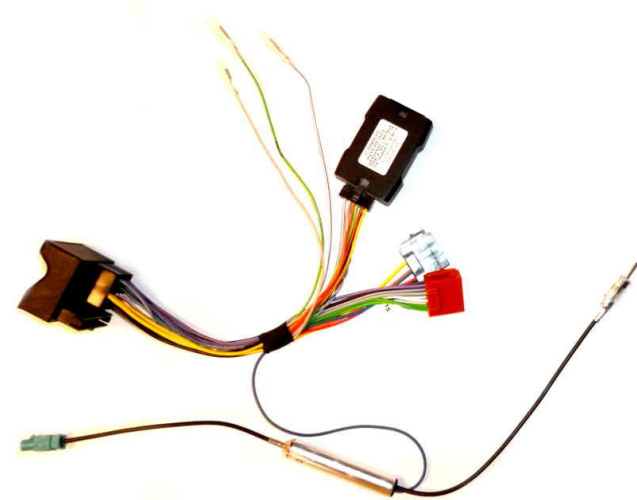

# MERCEDES

Model: Sprinter W907  
Year: 2018>  
Kit content: CANBUS services interface  
wiring harness  
antenna adapter  
Customer code: CA-R-MER.005AE

**Connect cables to the radio side as follow:**

- 1- to ISO CONNECTORS (black and red housings)
- 2- to RADIO ANTENNA-CONNECTOR
- 3- to SERVICES (if required); functions are marked on the wires:
  - Green - Parking
  - Violet - Reverse
  - Pink - Speed

**Connect cables to the car side as follow:**

- 4- to CAR CONNECTOR
- 5- to CAR ANTENNA-CONNECTOR