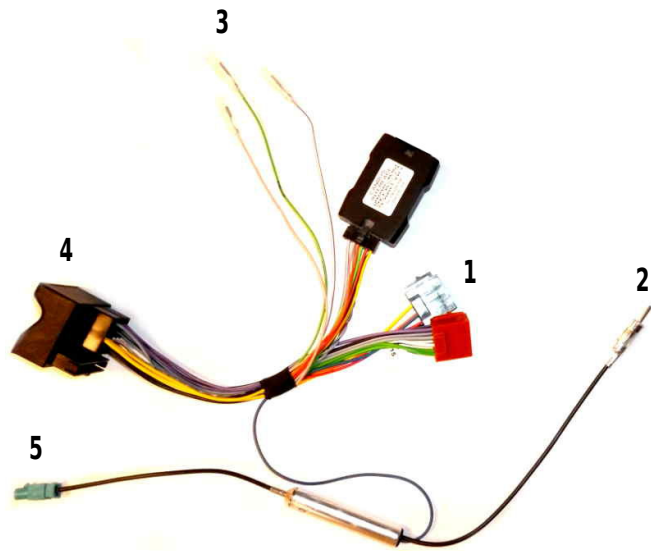

# MERCEDES

Model: Sprinter W907  
Year: 2018>  
Kit content: CANBUS services interface  
wiring harness  
antenna adapter  
Customer code: CA-R-MER.005AE

**Connect cables to the radio side as follow:**

- 1- to ISO CONNECTORS (black and red housings)
- 2- to RADIO ANTENNA-CONNECTOR
- 3- to SERVICES (if required); functions are marked on the wires:
  - Green - Parking
  - Violet - Reverse
  - Pink - Speed

**Connect cables to the car side as follow:**

- 4- to CAR CONNECTOR
- 5- to CAR ANTENNA-CONNECTOR