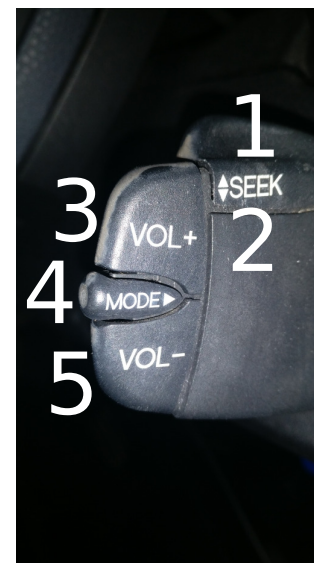

ATTENTION!

In order to prevent ESD damage, the WHEEL REMOTE JACK must be connected before plugging in the connectors on car side.

Connect cables to the radio side as follow:

- 1- to ISO CONNECTORS (black and red housings)
- 2- to WIRED REMOTE SOCKET (NOTE: do not connect to microphone socket)

Connect cables to the car side as follow:

- 3- to CAR CONNECTOR

The steering wheel buttons perform the following functions (if supported by the radio and vehicle):

- 1- Seek up
 - 2- Seek down
 - 3- Vol +
 - 4- Short Press (<0,5 Secs) = Source
Long Press (>0,5 Secs) = Attenuate *
 - 5- Vol -
- * NOTE: depending on the radio model, the activation time of this function could take up to 3 seconds