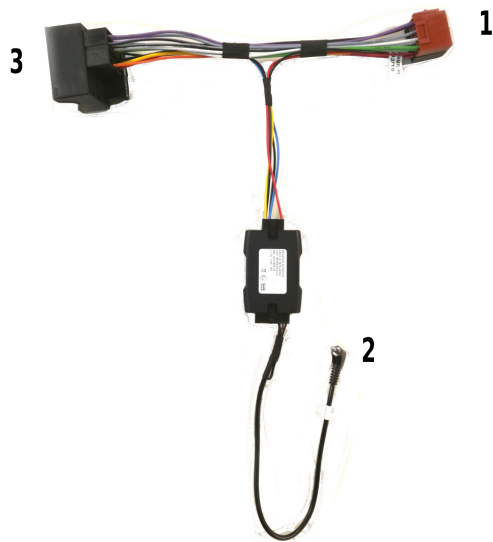

Steering wheel control interface installation kit for:

FORD

Model: Fiesta 2006>2008 with OE Headunit 5000C/6000CD/6006CD (with Quadlock connector)
Focus II 2004>2011 with OE Headunit 5000C/6000CD/6006CD (with Quadlock connector)
Fusion 2005>2012 with OE Headunit 5000C/6000CD/6006CD (with Quadlock connector)
Galaxy 2006> with OE Headunit 5000C/6000CD/6006CD (with Quadlock connector)
Mondeo 2004>2014 with OE Headunit 5000C/6000CD/6006CD (with Quadlock connector)
Transit 2006>2013 with OE Headunit 5000C/6000CD/6006CD (with Quadlock connector)
C-Max 2004>2010 with Quadlock connector
S-Max 2006> with OE Headunit 5000C/6000CD/6006CD (with Quadlock connector)

Kit content: SWC interface
Wiring harness
Radio adapter

Customer code: CA-R-PI.062

INSTALLATION MANUAL

All installation work must be performed by a qualified professional installer only.
The manufacturer / dealer is not liable for any kind of incidental or indirect damages.
02/2017 ALL RIGHTS RESERVED. Technical changes possible. No liability for misprints.RO

ATTENTION!

In order to prevent ESD damage, the WHEEL REMOTE JACK must be connected before plugging in the connectors on car side.

Connect cables to the radio side as follow:

- 1- to ISO CONNECTORS (black and red housings)
- 2- to WIRED REMOTE SOCKET (NOTE: do not connect to microphone socket)

Connect cables to the car side as follow:

- 3- to CAR CONNECTOR

The steering wheel buttons perform the following functions (if supported by the radio and vehicle):

- 1- Seek up
 - 2- Seek down
 - 3- Vol +
 - 4- Short Press (<0,5 Secs) = Source
Long Press (>0,5 Secs) = Attenuate *
 - 5- Vol -
- * NOTE: depending on the radio model, the activation time of this function could take up to 3 seconds