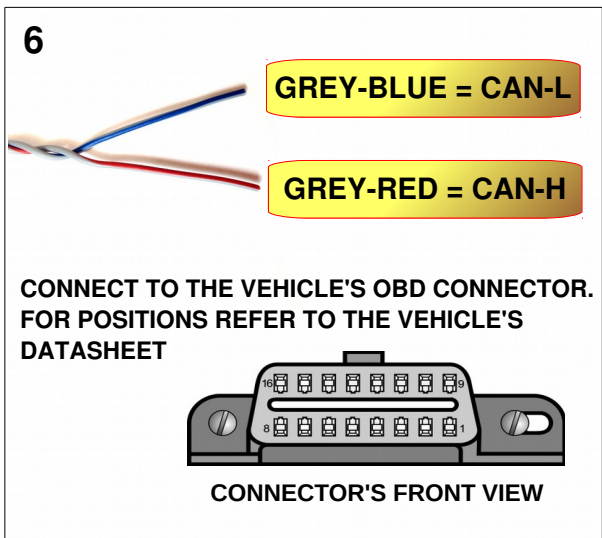

Ssangyong Korando -- SWC Interface

Installation must be performed by a qualified professional installer only. The manufacturer is not liable for any kind of incidental or indirect damages.
08/2014 - All rights reserved. No liability for misprints