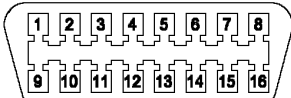

Tools / Werkzeug / Outils / Gereedschap

Phillips screwdriver
Kreuzschraubendreher
tournevis cruciforme
clip

Pin Zuordnung OBD2, Vorderansicht
Pin allocation OBD2, front view

CAN high Pin 6	CAN low Pin 14
blau-silber (blue-silver) (bleu-argent)	rosa-silber (pink-silver) (rose-argent)
oder/or lila (purple) (lilas)	oder/or weiß (white) (blanc)