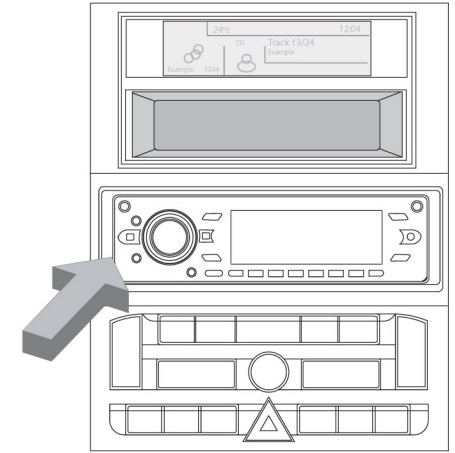

Installation Guide

Part No:- CTSPSA001

Citroen & Peugeot Stalk Interface

Board Computer / System Settings