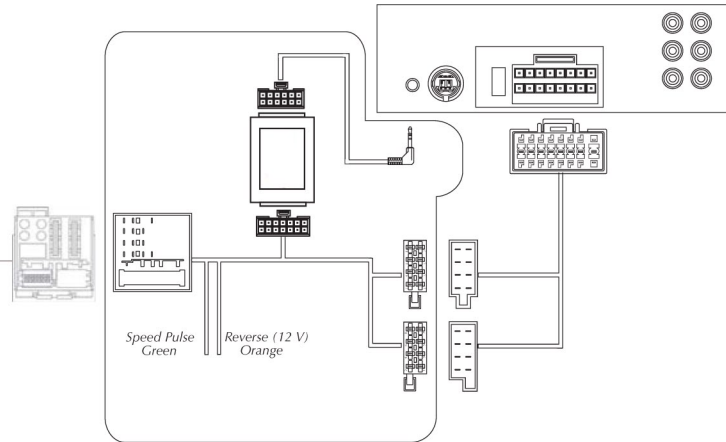

Installation Guide

Part No:- CTSPSA001

Citroen & Peugeot Stalk Interface

Board Computer / System Settings