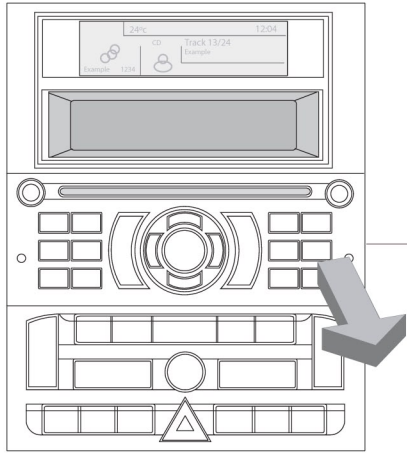

Installation Guide

Part No:- CTSPSA001

Citroen & Peugeot Stalk Interface

Board Computer / System Settings