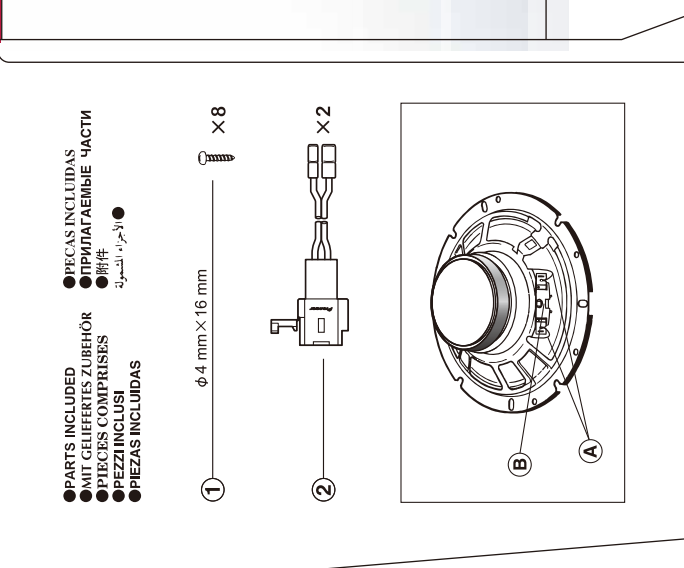

Table with multiple columns listing various parts and their part numbers in multiple languages, including French, Spanish, German, Italian, and Chinese.

● KAK ПОДКЛЮЧИТЬ ● 安裝方法 ● كيف يمكن التثبيت ● INSTALLAZIONE ● EINBAU ● MONTAGE ● COMO INSTALAR ● INSTALACION ● INSTALLATION

Pioneer TS-1702I 2-Way Speaker / ГРОМКОГОВОРИТЕЛЬ 2-Х ПОЛОСНЫЙ. Features: 170W MAX, 17cm. Includes a diagram of the speaker and its dimensions.

Pioneer TS-1702I 2-Way Speaker / ГРОМКОГОВОРИТЕЛЬ 2-Х ПОЛОСНЫЙ. Features: 170W MAX, 17cm. Includes technical specifications, a frequency response graph, and a list of included parts.

Pioneer TS-1702I HP 2 Voies. Features: 170W MAX, 17cm. Includes a diagram of the speaker and its dimensions.

Pioneer TS-1702I HP 2 Voies. Features: 170W MAX, 17cm. Includes a diagram of the speaker and its dimensions.