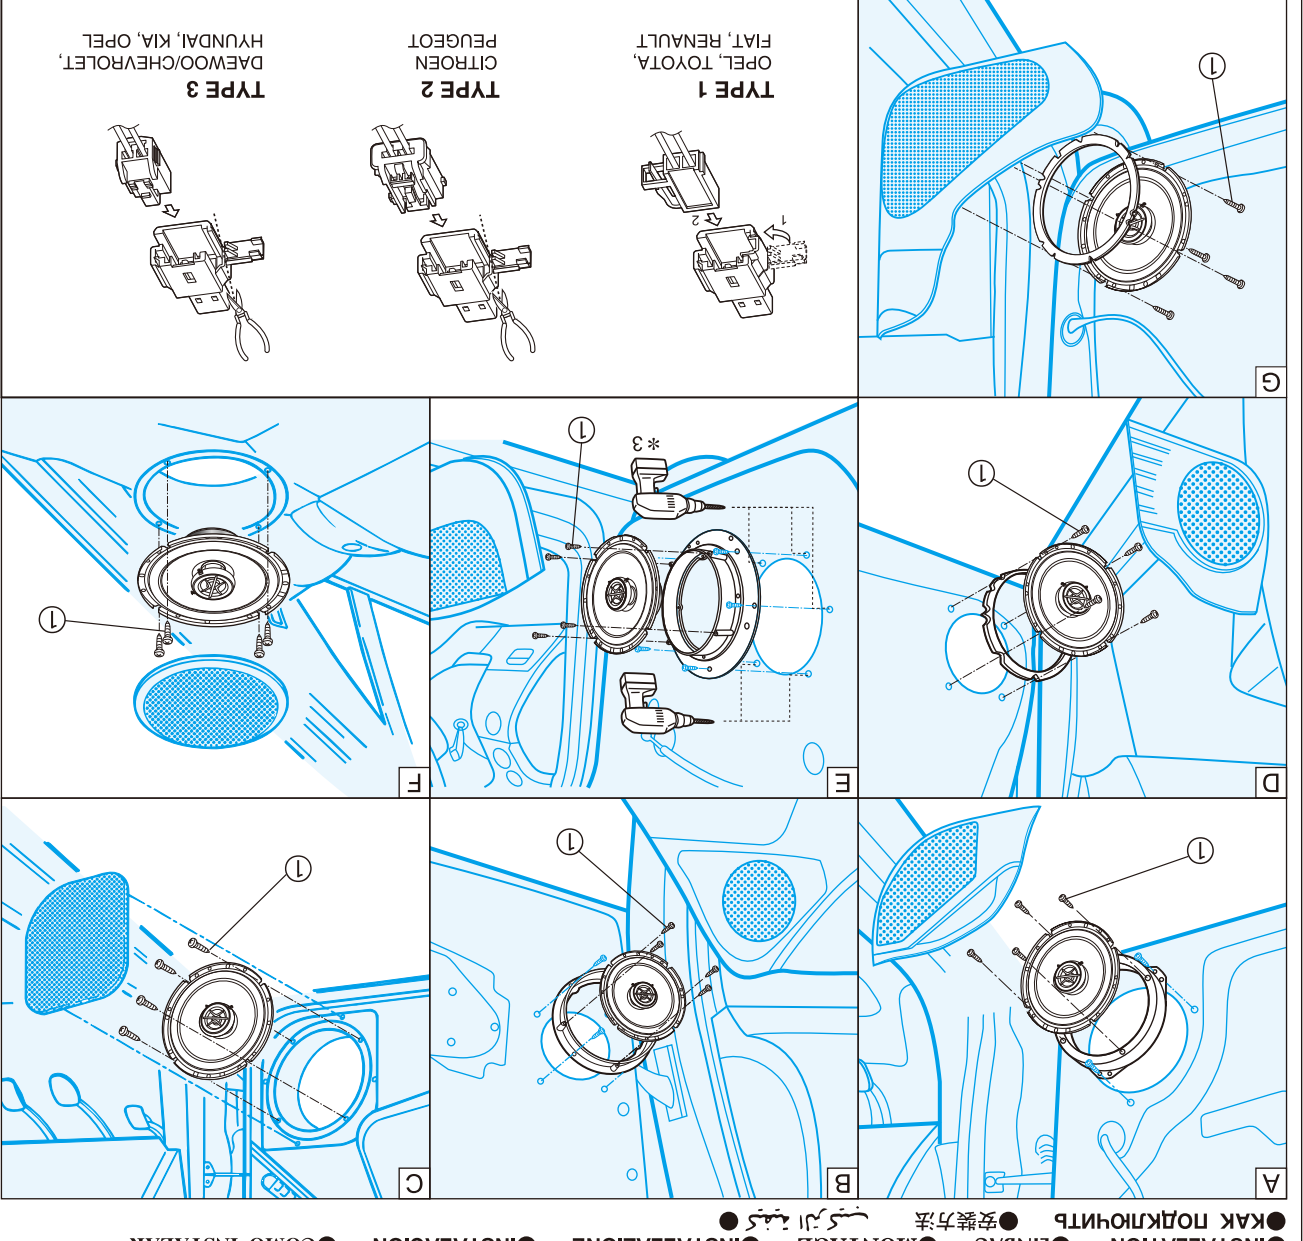

Table with multiple columns listing various parts and their part numbers in multiple languages, including French, Spanish, German, Italian, and Chinese.

● KAK ПОДКЛЮЧИТЬ ● 安裝方法 ● كيف يمكن التثبيت ● INSTALLAZIONE ● EINBAU ● MONTAGE ● COMO INSTALAR ● INSTALACION ● INSTALLATION

Автомобильные динамики... Технические характеристики: Максимальная мощность 170 Вт, Номинальная мощность 35 Вт, Частота среза 32 Гц - 26 000 Гц (-20 дБ).

Pioneer TS-1702I 2-Way Speaker / ГРОМКОГОВОРИТЕЛЬ 2-Х ПОЛОСНЫЙ. Features: 170W MAX, 17cm. Includes a diagram of the speaker and its dimensions.

Pioneer TS-1702I 2-Way Speaker / ГРОМКОГОВОРИТЕЛЬ 2-Х ПОЛОСНЫЙ. Features: 170W MAX, 17cm. Includes a diagram of the speaker and its dimensions.

Pioneer TS-1702I 2-Way Speaker / ГРОМКОГОВОРИТЕЛЬ 2-Х ПОЛОСНЫЙ. Features: 170W MAX, 17cm. Includes technical specifications, a frequency response graph, and a list of included parts.