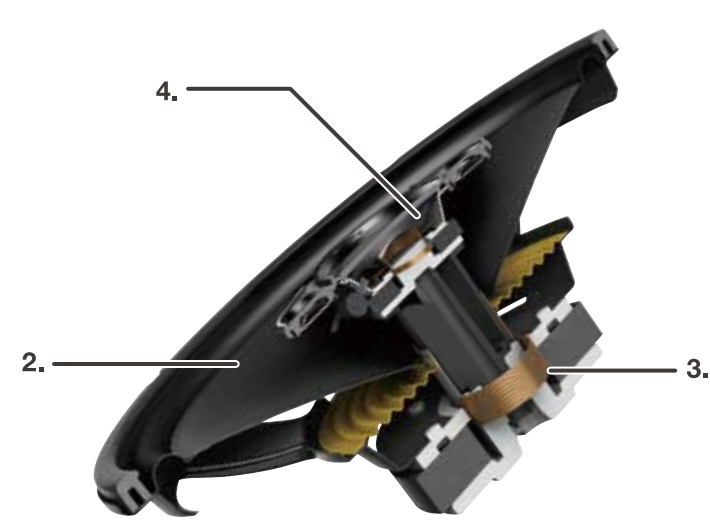

TS-A6880F 4-WAY SPEAKER

Car Sound Simulator Application for more in-car sound experience. / Application Car Simulator pour plus d'expérience sonore dans la voiture.