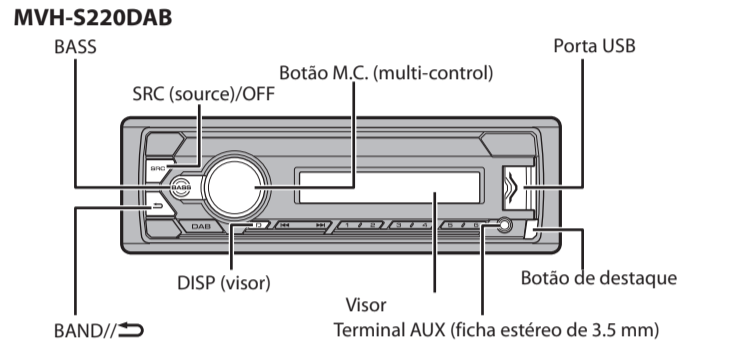

Operações básicas

- Acercá do menu principal
  1 Pressione o botão M.C. para exibir o menu principal.
  2 Rode o botão M.C. para selecionar uma das categorias e prima para confirmar.

Operações frequentemente utilizadas

Table with columns for 'Objetivo' and 'Funcionamento'. Lists actions like 'Ligar a unidade', 'Ajustar o volume', and 'Selecionar uma fonte' with corresponding button sequences.

Configuração

- 1 Prima o botão M.C.
  2 Rode o botão M.C. para selecionar as opções e prima para confirmar.
  3 Prima o botão M.C. para confirmar as configurações efetuadas.

Funcionamento de USB/iPod/AUX

- 1 Abra a tampa da porta USB.
  2 Ligue o dispositivo USB/iPod utilizando o cabo apropriado.
  3 Prima o botão M.C. para selecionar [RÁDIO].

Funcionamento de USB/iPod/AUX

- 1 Abra a tampa da porta USB.
  2 Ligue o dispositivo USB/iPod utilizando o cabo apropriado.
  3 Prima o botão M.C. para selecionar [RÁDIO].

Funcionamento de USB/iPod/AUX

- 1 Abra a tampa da porta USB.
  2 Ligue o dispositivo USB/iPod utilizando o cabo apropriado.
  3 Prima o botão M.C. para selecionar [RÁDIO].

Funcionamento de USB/iPod/AUX

- 1 Abra a tampa da porta USB.
  2 Ligue o dispositivo USB/iPod utilizando o cabo apropriado.
  3 Prima o botão M.C. para selecionar [RÁDIO].

Funcionamento de USB/iPod/AUX

- 1 Abra a tampa da porta USB.
  2 Ligue o dispositivo USB/iPod utilizando o cabo apropriado.
  3 Prima o botão M.C. para selecionar [RÁDIO].