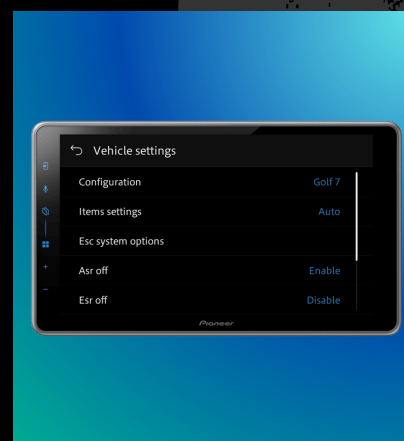

Parking Assist

By connecting the optional Pioneer Vehicle Bus adapter, you can seamlessly retain your vehicle's parking assist features, displaying all the information directly on your Pioneer screen.

Vehicle Information

Keep insight into your vehicle's condition right from your display. The optional Pioneer Vehicle Bus adapter lets you retain and view key data such as tyre pressure, VIN, engine light, and battery status.

Gauges

Transform your Pioneer screen into a comprehensive dashboard. The optional Vehicle Bus adapter allows you to retain and view crucial vehicle gauges with ease.

Climate

With the optional Pioneer Vehicle Bus adapter, you can fully control your vehicle's climate system directly from the Pioneer display.

Vehicle Settings

Transform your Pioneer screen into a comprehensive dashboard. The optional Vehicle Bus adapter allows you to retain and view crucial vehicle gauges with ease.

YOUR SOUND YOUR WAY CAR AUDIO