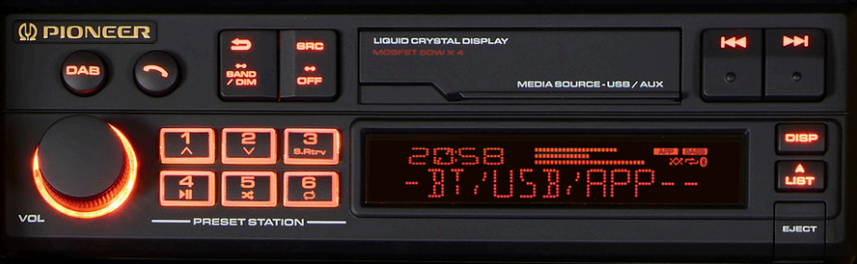

Pioneer

DRIVE IT DEF
YOUR WAY

IN-CAR INFOTAINMENT GUIDE 2026

YOUR JOURNEY YOUR WAY

Your car is your own space, your escape, and the setting for every journey. It's where you find the perfect song for the open road and create lasting memories. At Pioneer, we believe your drive should be truly yours. This catalogue is dedicated to every driver who follows their own path and wants technology that fits their life, not the other way around, because the journey isn't just about the destination; it's about making every moment yours.

CONTENTS

- 04 SXT-C10PS
- 08 Display Audio
- 14 Car Audio
- 18 Campervan Solutions
- 22 Speakers
- 24 Subwoofers
- 26 Amplifiers
- 28 Dash Camera
- 30 Comparison Charts

RETRO OUTSIDE, SMART INSIDE

The new SXT-C10PS is where classic design meets modern technology. It's for the driver who wants a unique, retro look without compromising on performance.