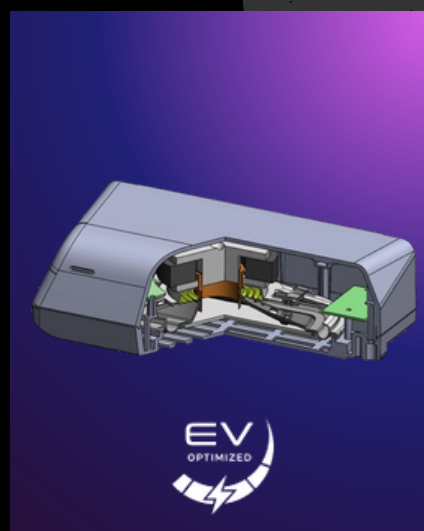

The Aluminium Diaphragm

The aluminium diaphragm is the secret to powerful bass from a compact subwoofer. This material ensures an accurate and strong cone movement, even under high pressure. The result is a clear, distortion-free bass, giving you a powerful and pure sound.