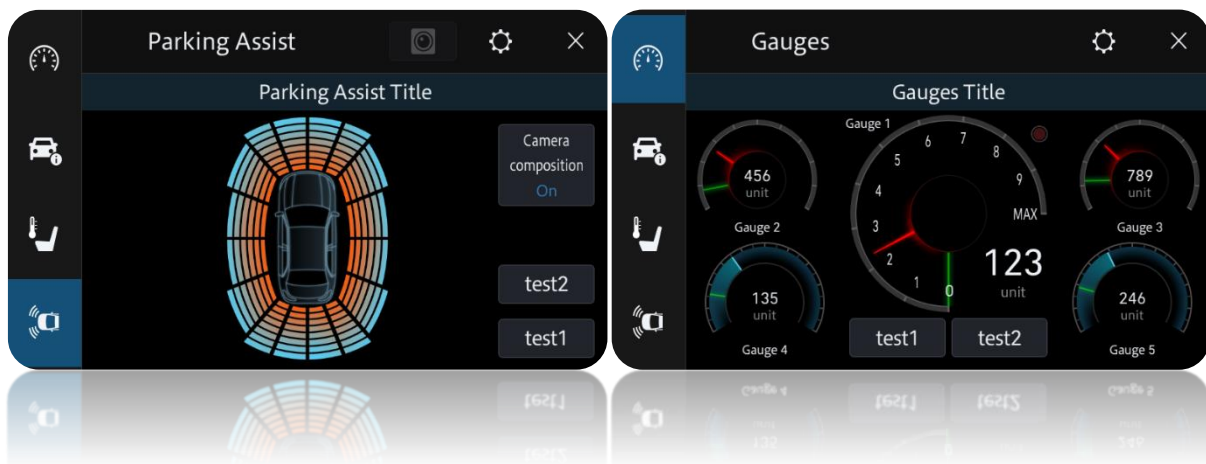

Vehicle Bus Information

Using the Vehicle Bus adapter (UART adapter)

By connecting the optional Vehicle Bus adapter, you can display the operation status such as gauges, vehicle information, climate control and parking assist.

Limitation

The data is transmitted to this product from your vehicle system via the connected Vehicle Bus adapter. Therefore, the actual data contents displayed on your product may differ from the contents on the screen described in this compatibility sheet.

Head unit compatibility

Pioneer Vehicle Bus adapters are compatible with the following products and their vehicle specific variants;

- SPH-EVO107DAB
- SPH-EVO950DAB
- SPH-EVO93DAB
- SPH-EVO64DAB
- SPH-DA97DAB
- SPH-DA77DAB