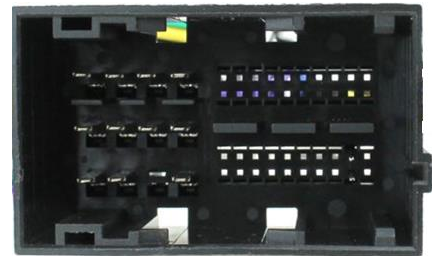

CD-FCA-UAR.002AE Compatible Cars

EAN 4988028020117

FCA	Model	Code	From	To	Interface
Fiat	500X	VP2	2015	Present	CD-FCA-UAR.002AE
Fiat	Tipo	VP1	2016	2018	CD-FCA-UAR.002AE
Fiat	Tipo	VP2	2016	2018	CD-FCA-UAR.002AE
Jeep	Compass	VP2	2017	2021	CD-FCA-UAR.002AE
Jeep	Renegade	VP2	2015	Present	CD-FCA-UAR.002AE

Pioneer is not responsible for any damages or malfunctions that may occur in the vehicle during, or after the installation of our products. If you are unclear about certain options available please check the compatibility list. Keep in mind that this list will be frequently updated when there will be new features added to the interface. Images used are for illustrative purpose only.