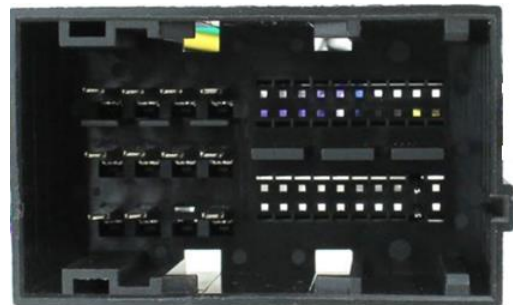

CD-FCA-UAR.001AE Compatible Cars

EAN 4988028019470

FCA	Model	Code	From	To	Interface
Fiat	Doblo	VP1	2015	present	CD-FCA-UAR.001AE
Fiat	Ducato	VP1 - X290	2015	Present	CD-FCA-UAR.001AE
Fiat	Ducato	VP2 - X290	2015	Present	CD-FCA-UAR.001AE
Fiat	500	VP2	2016	2020	CD-FCA-UAR.001AE
Fiat	500L	VP2	2012	2018	CD-FCA-UAR.001AE
Fiat	Panda	Delphi			CD-FCA-UAR.001AE
Alfa Romeo	4C	All	2013	2019	CD-FCA-UAR.001AE
Alfa Romeo	Mito	VP2	2015	2019	CD-FCA-UAR.001AE
Alfa Romeo	Giulietta	VP2	2015	2020	CD-FCA-UAR.001AE
Citroen	Jumper	VP1	2015	Present	CD-FCA-UAR.001AE
Citroen	Jumper	VP2	2015	Present	CD-FCA-UAR.001AE
Peugeot	Boxer	VP1 - X290	2015	Present	CD-FCA-UAR.001AE
Peugeot	Boxer	VP2 - X290	2015	Present	CD-FCA-UAR.001AE

Pioneer is not responsible for any damages or malfunctions that may occur in the vehicle during, or after the installation of our products. If you are unclear about certain options available please check the compatibility list. Keep in mind that this list will be frequently updated when there will be new features added to the interface. Images used are for illustrative purpose only.