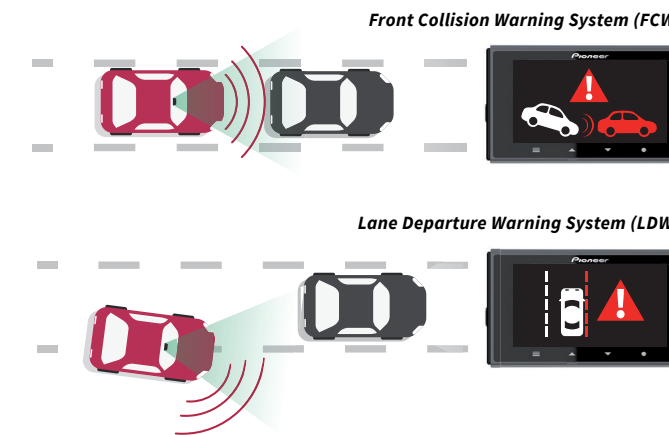

ADVANCED DRIVER ASSISTANCE SYSTEMS (ADAS)

VREC-170RS

Enjoy Advanced Driver Warning Systems (ADAS) such as Front Collision Warning System (FCWS) and Lane Departure Warning System (LDWS) pre-installed in the Pioneer VREC-170RS. This dash camera monitors road conditions and provides safety audio and visual alerts when driving too close to the car in front of you (FCWS) or when you are veering out of your lane (LDWS).