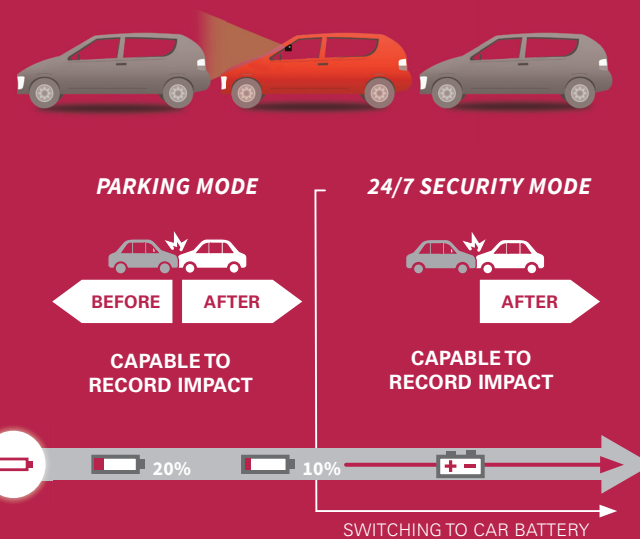

24/7 SECURITY MODE

VREC-DZ700DC VREC-DZ600**

Additional to Parking Mode, 24/7 Security Mode uses the vehicle battery after the Dash Camera internal battery goes empty, allowing you to monitor your vehicle 24/7, 365 days a year.