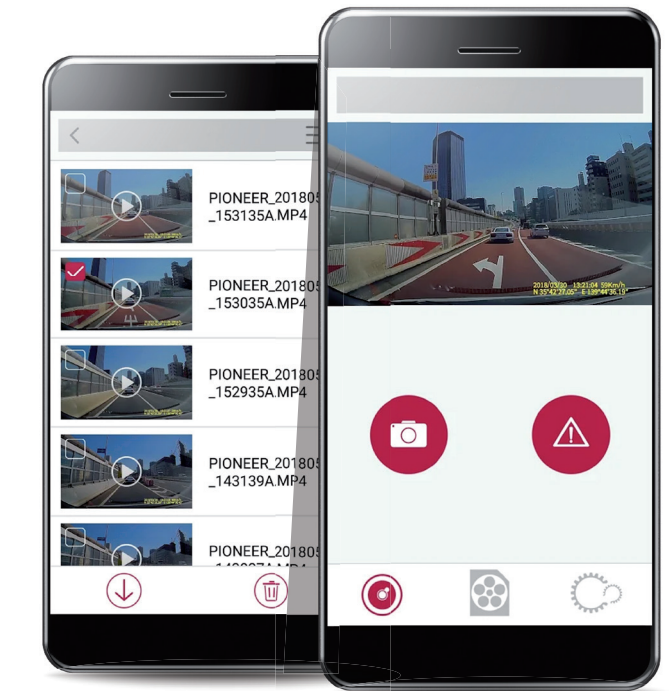

'DASH CAMERA CONNECT' APP

VREC-170RS