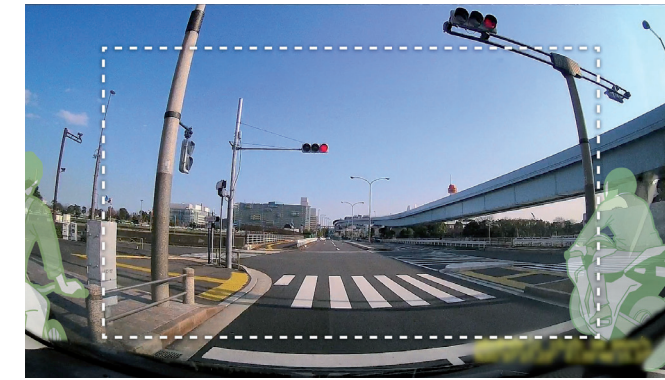

WIDE VIEWING ANGLE*

ALL MODELS

Moving object can come from any direction. Enjoy panoramic video content and imagery thanks to our Wide Viewing Angle, capturing every event around your vehicle.

* The number of degrees of the Wide Viewing Angle varies for each dash camera type. Image for illustrative purposes only.