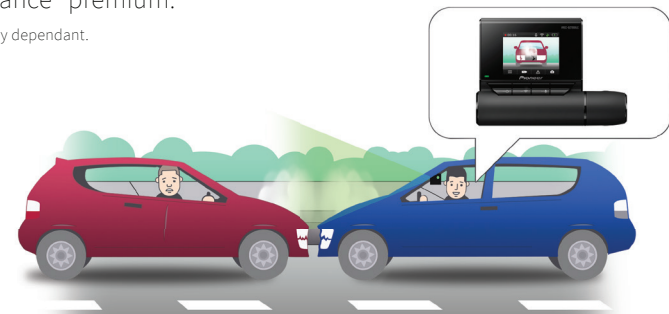

WHY A DASH CAMERA ?

Installing a Pioneer Dash Camera can give you peace of mind. Protect yourself from fraudulent insurance claims by being able to use the recorded footage in the event of an incident, giving you the ability to identify who is at fault quickly and easily. In some countries installing a Dash Camera can even reduce your insurance* premium.

* Country dependant.